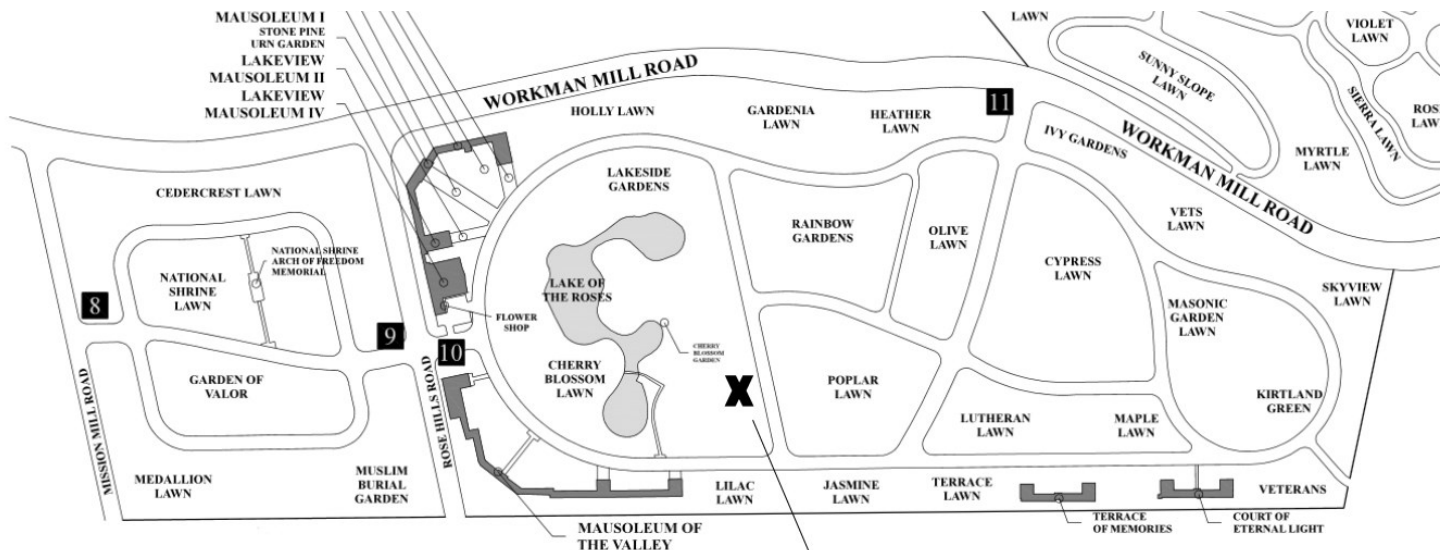

# Furuya Sensei's Resting Place

## From LA

US 101 South  
 CA 60 East  
 I 605 South  
 Exit 17 to Rose Hills Rd  
 Left on to Rose Hills Rd  
 Cemetery is on the Right  
 Gate 10

## From OC

I 605 North  
 Exit 17 to Rose Hills Rd  
 Right on to Rose Hills Rd  
 Cemetery is on the Right  
 Gate 10

There is a flower shop located at Gate 10

### Furuya Sensei's Burial Location:

Gate 10  
 Cherry Blossom Lawn  
 Grave 3  
 Burial section 2  
 Burial lot 6825