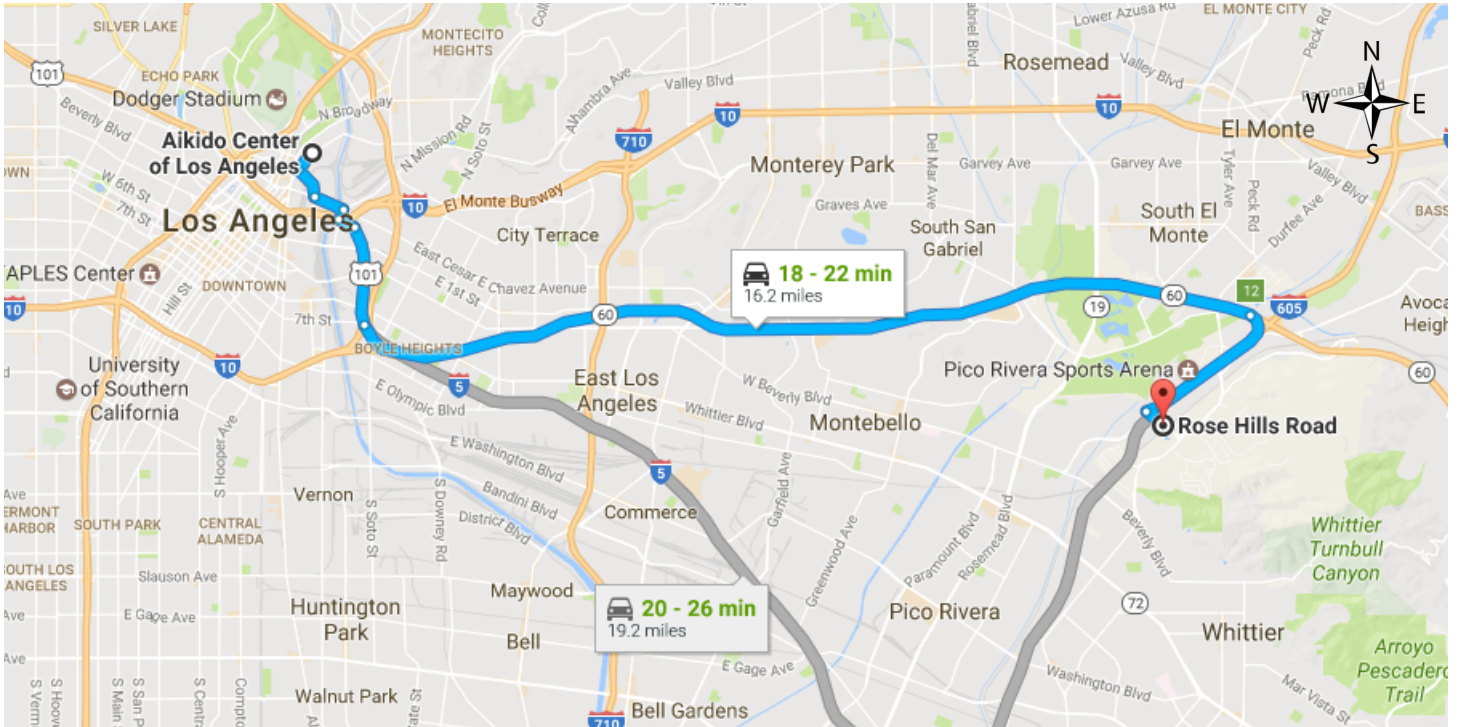

# Furuya Sensei's Resting Place

## From LA

US 101 South  
 CA 60 East  
 I 605 South  
 Exit 17 to Rose Hills Rd  
 Left on to Rose Hills Rd  
 Cemetery is on the Right  
 Gate 10

## From OC

I 605 North  
 Exit 17 to Rose Hills Rd  
 Right on to Rose Hills Rd  
 Cemetery is on the Right  
 Gate 10

There is a flower shop located at Gate 10

### Furuya Sensei's Burial Location:

Gate 10  
 Cherry Blossom Lawn  
 Grave 3  
 Burial section 2  
 Burial lot 6825